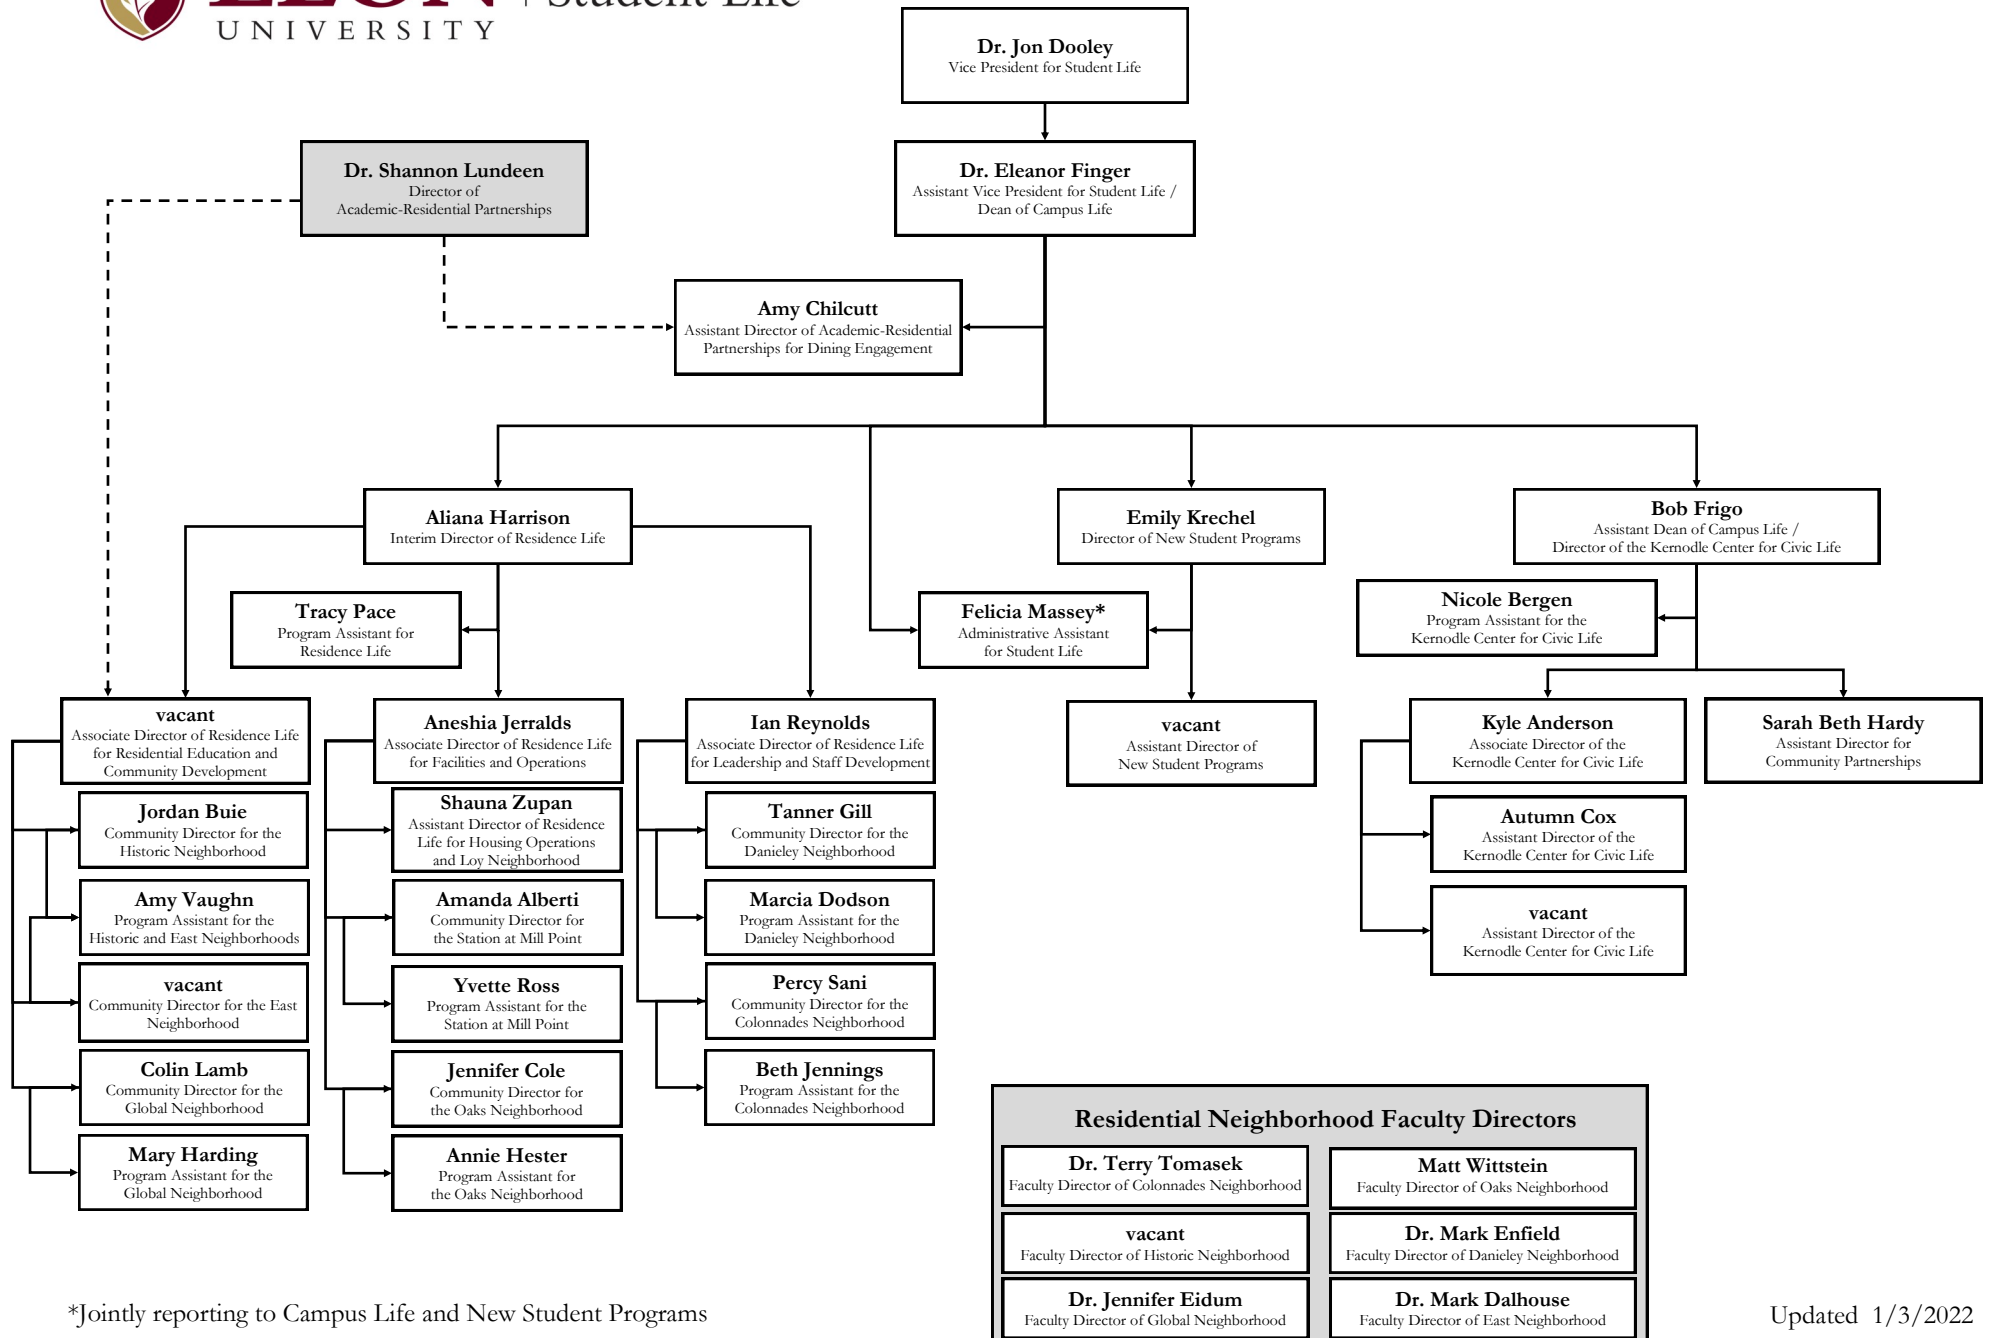

\*Jointly reporting to Student Life and Academic Affairs

\*Jointly reporting to Student Life and the School of Education

Residential Neighborhood Faculty Directors	
Dr. Terry Tomasek Faculty Director of Colonnades Neighborhood	Matt Wittstein Faculty Director of Oaks Neighborhood
vacant Faculty Director of Historic Neighborhood	Dr. Mark Enfield Faculty Director of Danieley Neighborhood
Dr. Jennifer Eidum Faculty Director of Global Neighborhood	Dr. Mark Dalhouse Faculty Director of East Neighborhood

\*Jointly reporting to Campus Life and New Student Programs

\*Jointly reporting to Student Development and Student Inclusive Excellence  
 \*\*Jointly reporting to the Office of Residence Life and Center for Leadership  
 \*\*\*Jointly reporting to Student Involvement and Center for Leadership