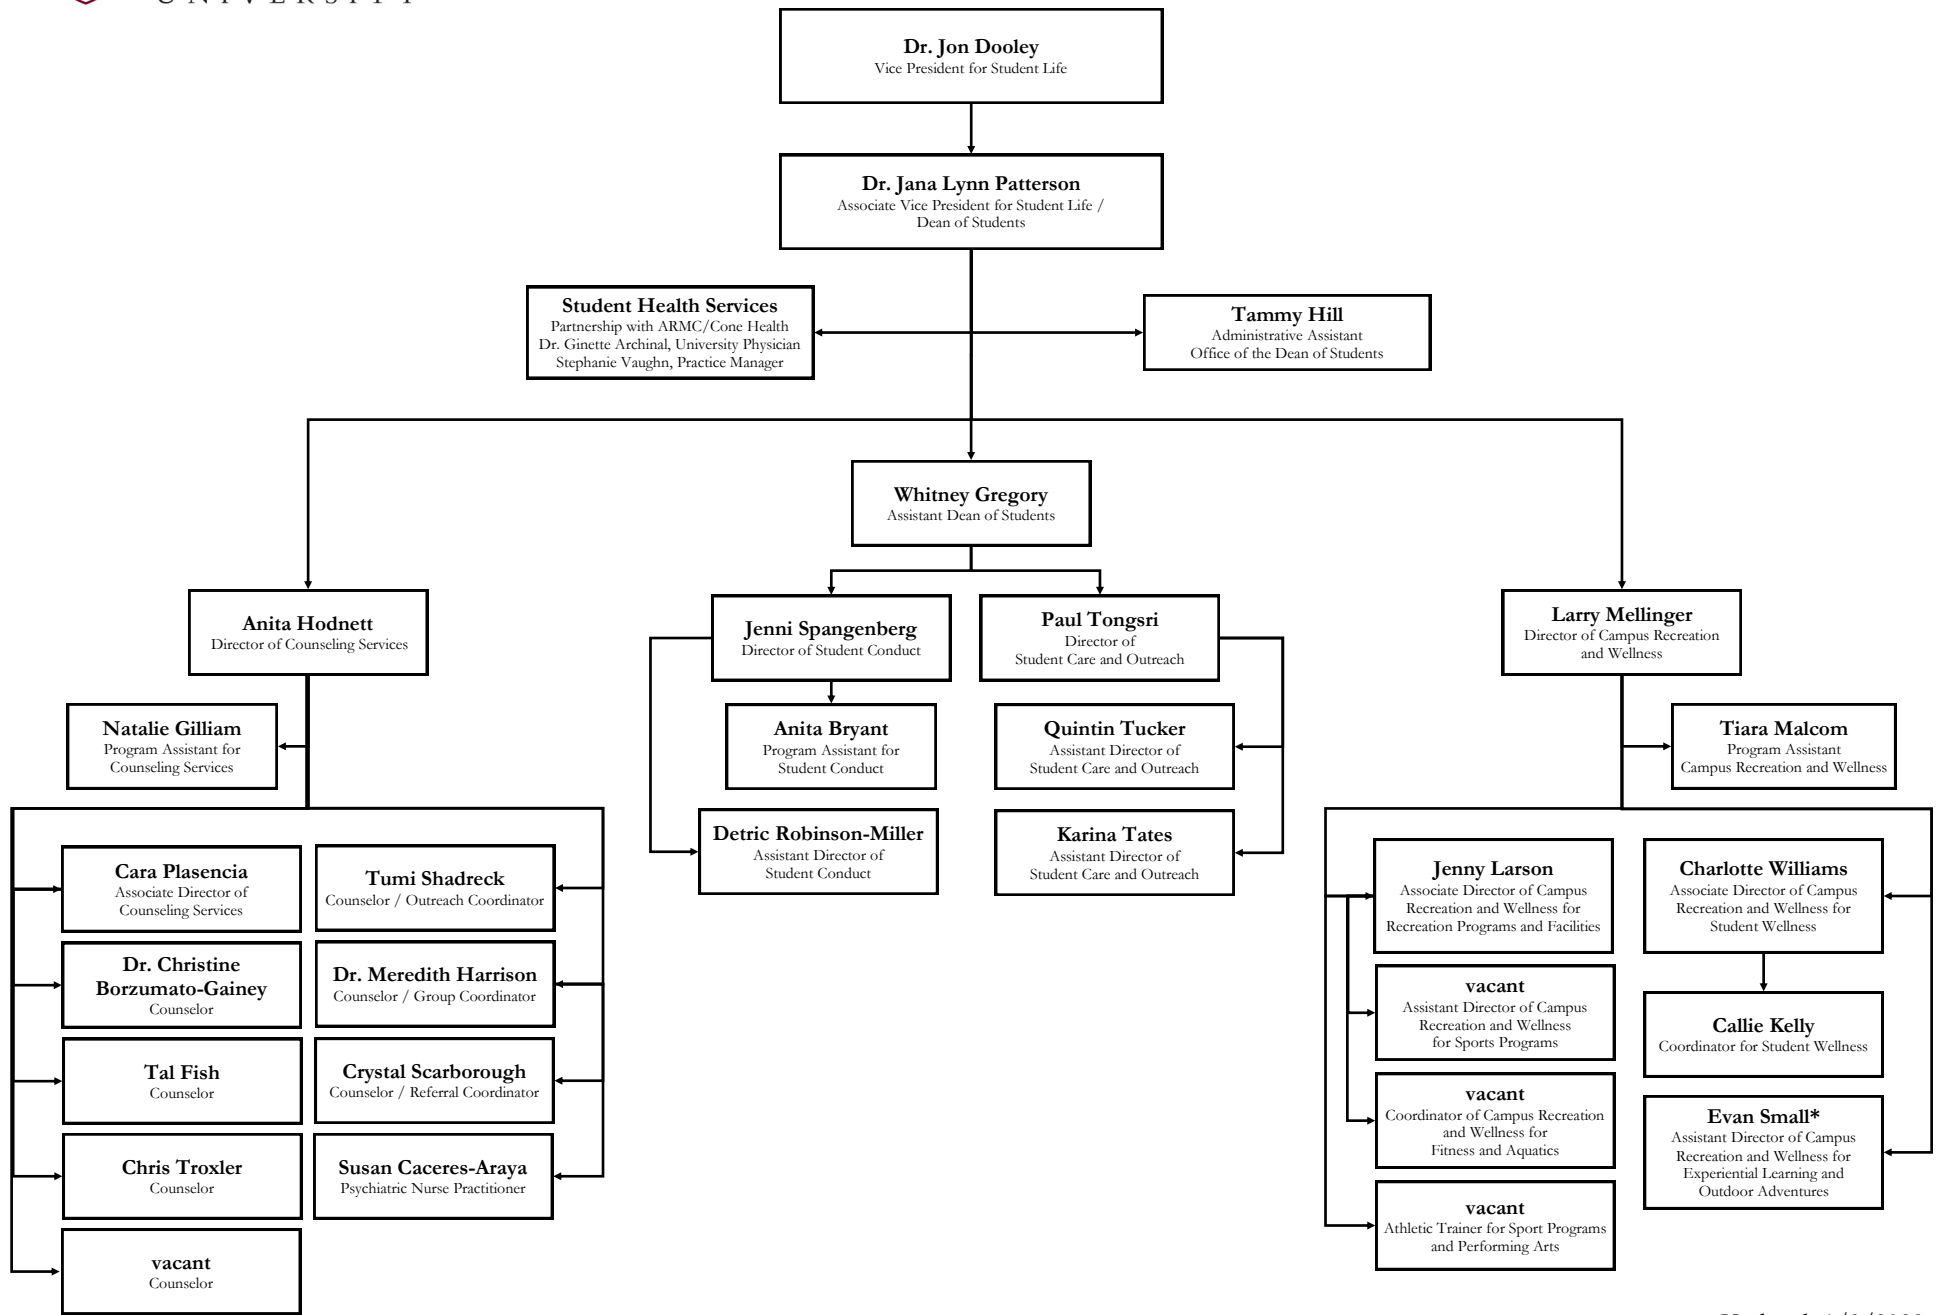

\*Jointly reporting to Student Life and Academic Affairs

\*Jointly reporting to Student Life and the School of Education

Residential Neighborhood Faculty Directors	
Dr. Terry Tomasek Faculty Director of Colonnades Neighborhood	Matt Wittstein Faculty Director of Oaks Neighborhood
vacant Faculty Director of Historic Neighborhood	Dr. Mark Enfield Faculty Director of Danieley Neighborhood
Dr. Jennifer Eidum Faculty Director of Global Neighborhood	Dr. Mark Dalhouse Faculty Director of East Neighborhood

\*Jointly reporting to Campus Life and New Student Programs

\*Jointly reporting to Student Development and Student Inclusive Excellence  
 \*\*Jointly reporting to the Office of Residence Life and Center for Leadership  
 \*\*\*Jointly reporting to Student Involvement and Center for Leadership