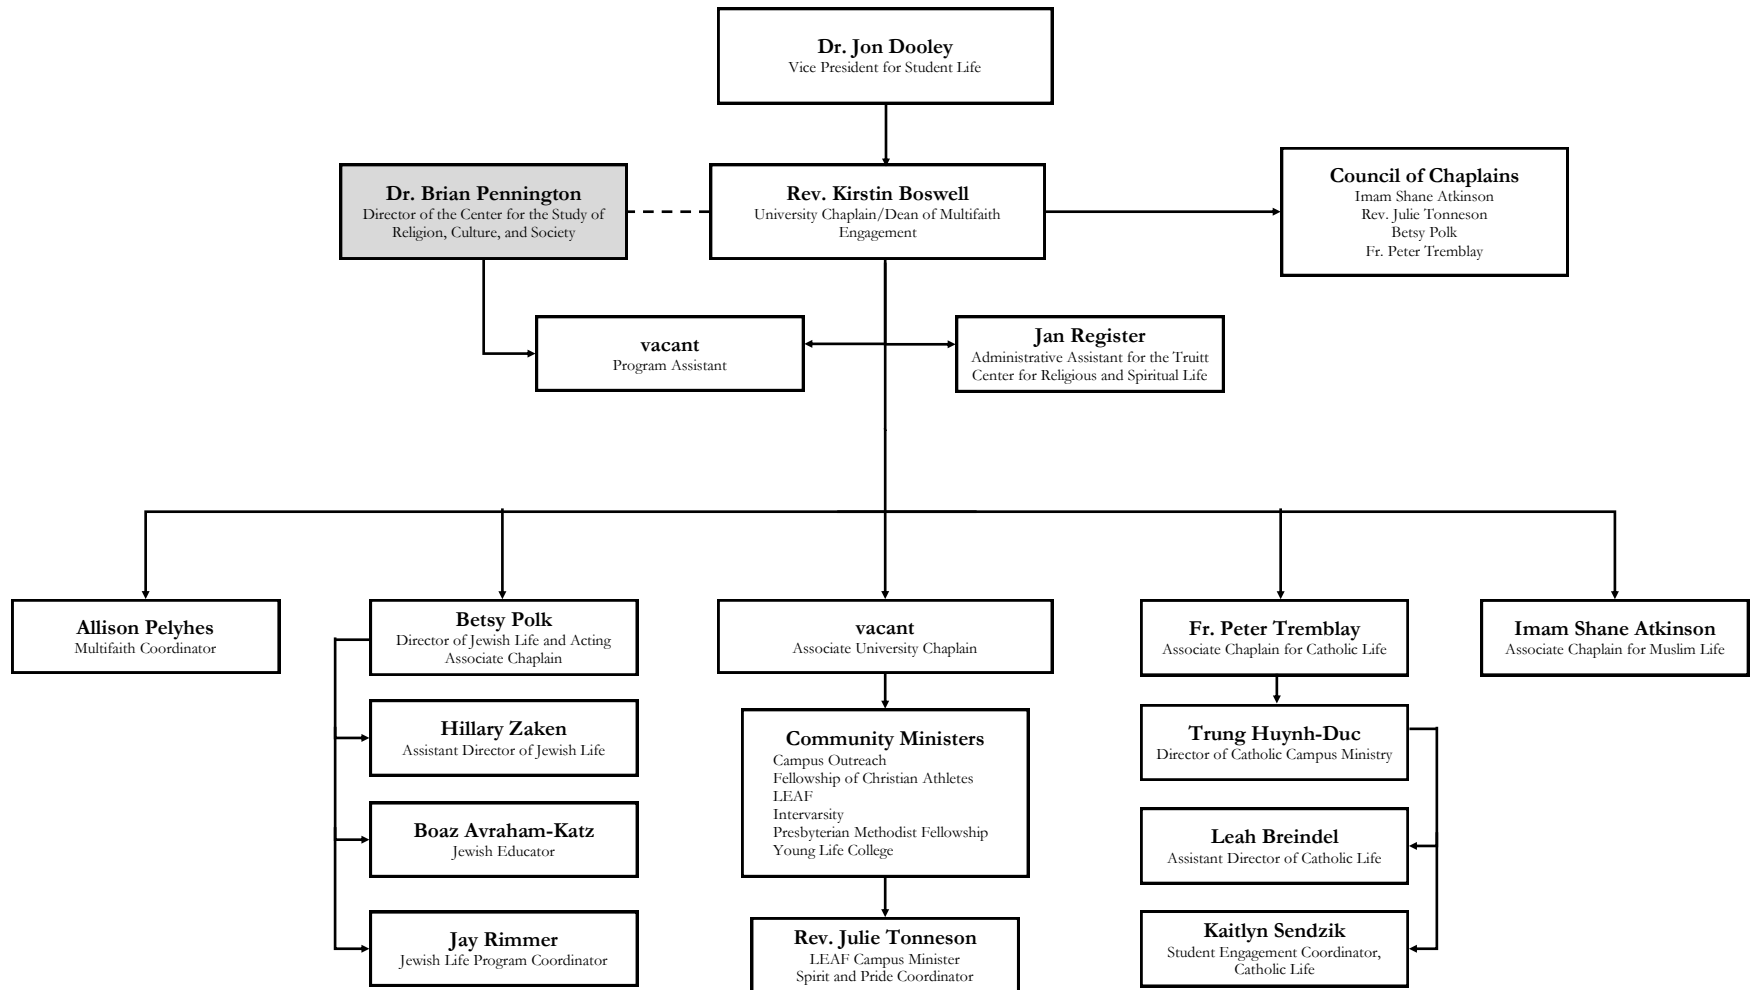

\*Jointly reporting to Student Life and Academic Affairs

\*Jointly reporting to Student Life and the School of Education

Residential Neighborhood Faculty Directors	
Dr. Terry Tomasek Faculty Director of Colonnades Neighborhood	Matt Wittstein Faculty Director of Oaks Neighborhood
vacant Faculty Director of Historic Neighborhood	Dr. Mark Enfield Faculty Director of Danieley Neighborhood
Dr. Jennifer Eidum Faculty Director of Global Neighborhood	Dr. Mark Dalhouse Faculty Director of East Neighborhood

\*Jointly reporting to Campus Life and New Student Programs

\*Jointly reporting to Student Development and Student Inclusive Excellence  
 \*\*Jointly reporting to the Office of Residence Life and Center for Leadership  
 \*\*\*Jointly reporting to Student Involvement and Center for Leadership