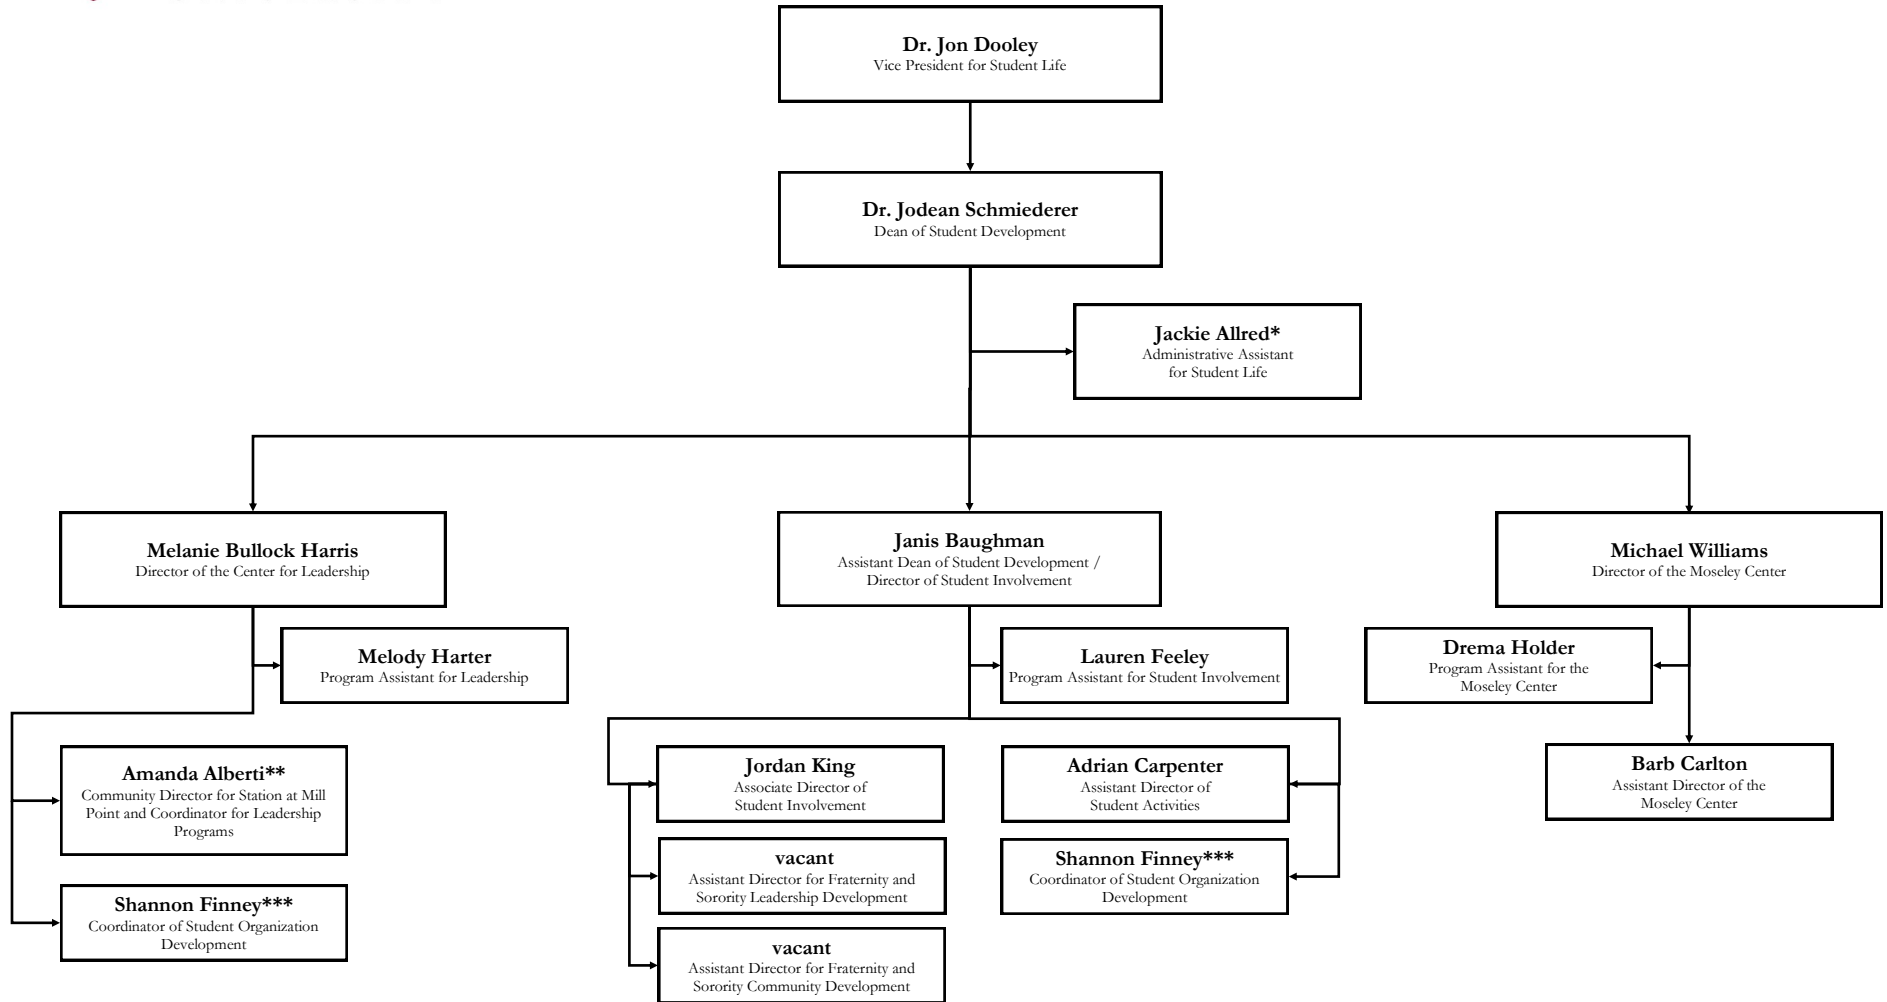

\*Jointly reporting to Student Life and Academic Affairs

\*Jointly reporting to Student Life and the School of Education

Residential Neighborhood Faculty Directors	
Dr. Terry Tomasek Faculty Director of Colonnades Neighborhood	Matt Wittstein Faculty Director of Oaks Neighborhood
vacant Faculty Director of Historic Neighborhood	Dr. Mark Enfield Faculty Director of Danieley Neighborhood
Dr. Jennifer Eidum Faculty Director of Global Neighborhood	Dr. Mark Dalhouse Faculty Director of East Neighborhood

\*Jointly reporting to Campus Life and New Student Programs

\*Jointly reporting to Student Development and Student Inclusive Excellence  
 \*\*Jointly reporting to the Office of Residence Life and Center for Leadership  
 \*\*\*Jointly reporting to Student Involvement and Center for Leadership