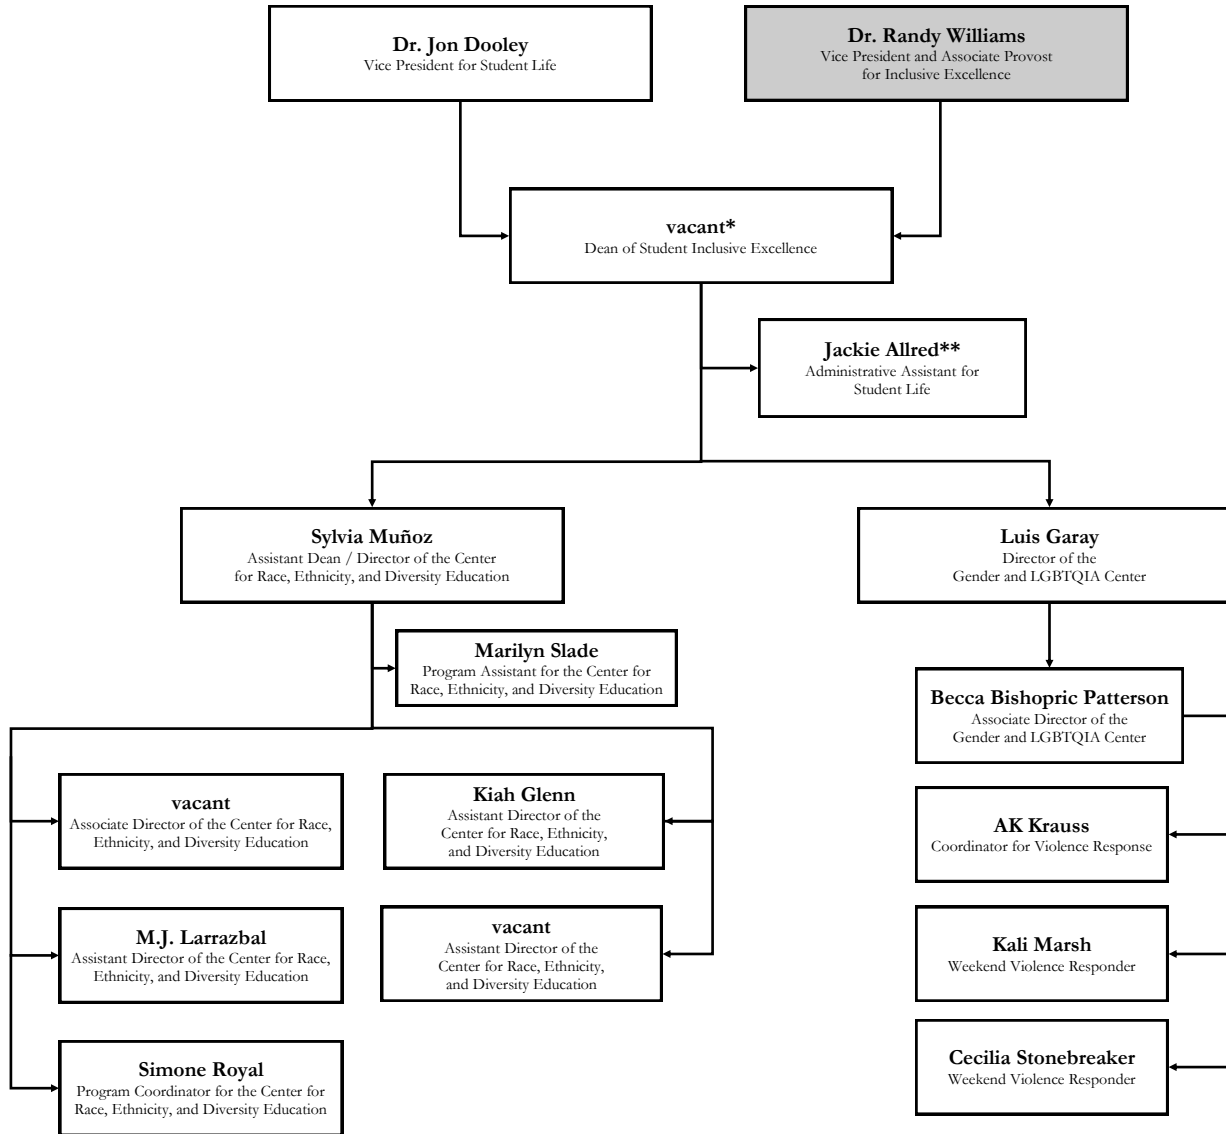

\*Jointly reporting to Student Life and Academic Affairs

\*Jointly reporting to Student Life and the School of Education

Residential Neighborhood Faculty Directors	
Dr. Terry Tomasek Faculty Director of Colonnades Neighborhood	Matt Wittstein Faculty Director of Oaks Neighborhood
vacant Faculty Director of Historic Neighborhood	Dr. Mark Enfield Faculty Director of Danieley Neighborhood
Dr. Jennifer Eidum Faculty Director of Global Neighborhood	Dr. Mark Dalhouse Faculty Director of East Neighborhood

\*Jointly reporting to Campus Life and New Student Programs

\*Jointly reporting to Student Development and Student Inclusive Excellence  
 \*\*Jointly reporting to the Office of Residence Life and Center for Leadership  
 \*\*\*Jointly reporting to Student Involvement and Center for Leadership